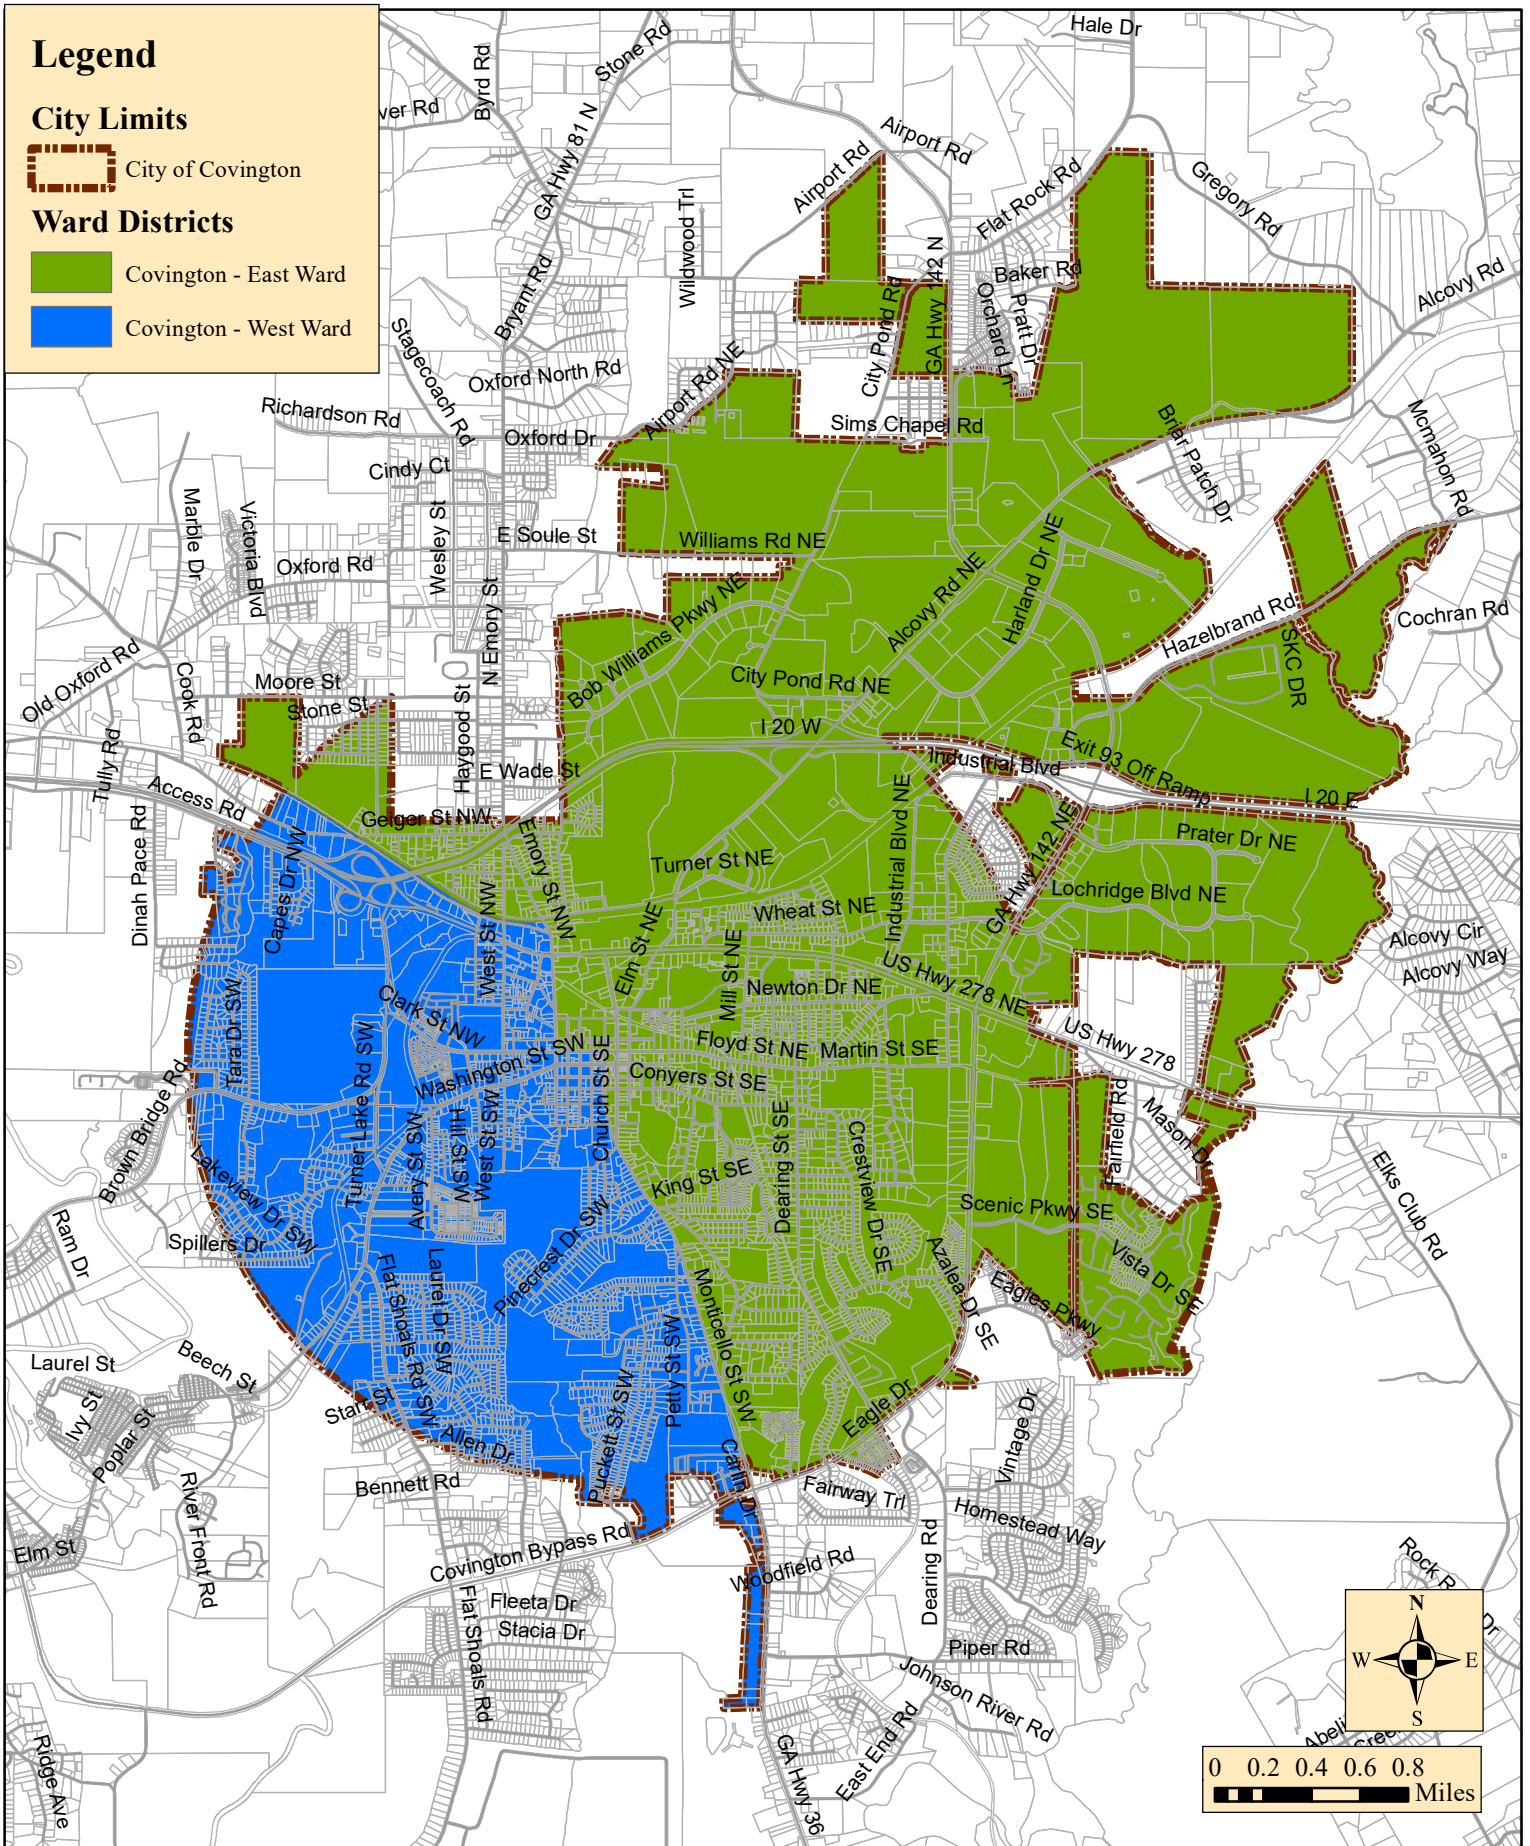

Legend

City Limits

 City of Covington

Ward Districts

 Covington - East Ward

 Covington - West Ward

Newton County, City of Covington, and all other entities involved in the GIS mapping process hereby disclaim any warranty or any other liability for the accuracy of this data, whether in printed or digital format. All data provided by said entities is for informational / planning purposes only and may not be relied upon as evidence of the location of property lines, topographical features, landmarks, monuments or for any other legal purpose. Any questions about the GIS mapping process can be answered by calling Newton County / City of Covington GIS.

City of Covington
Ward Districts