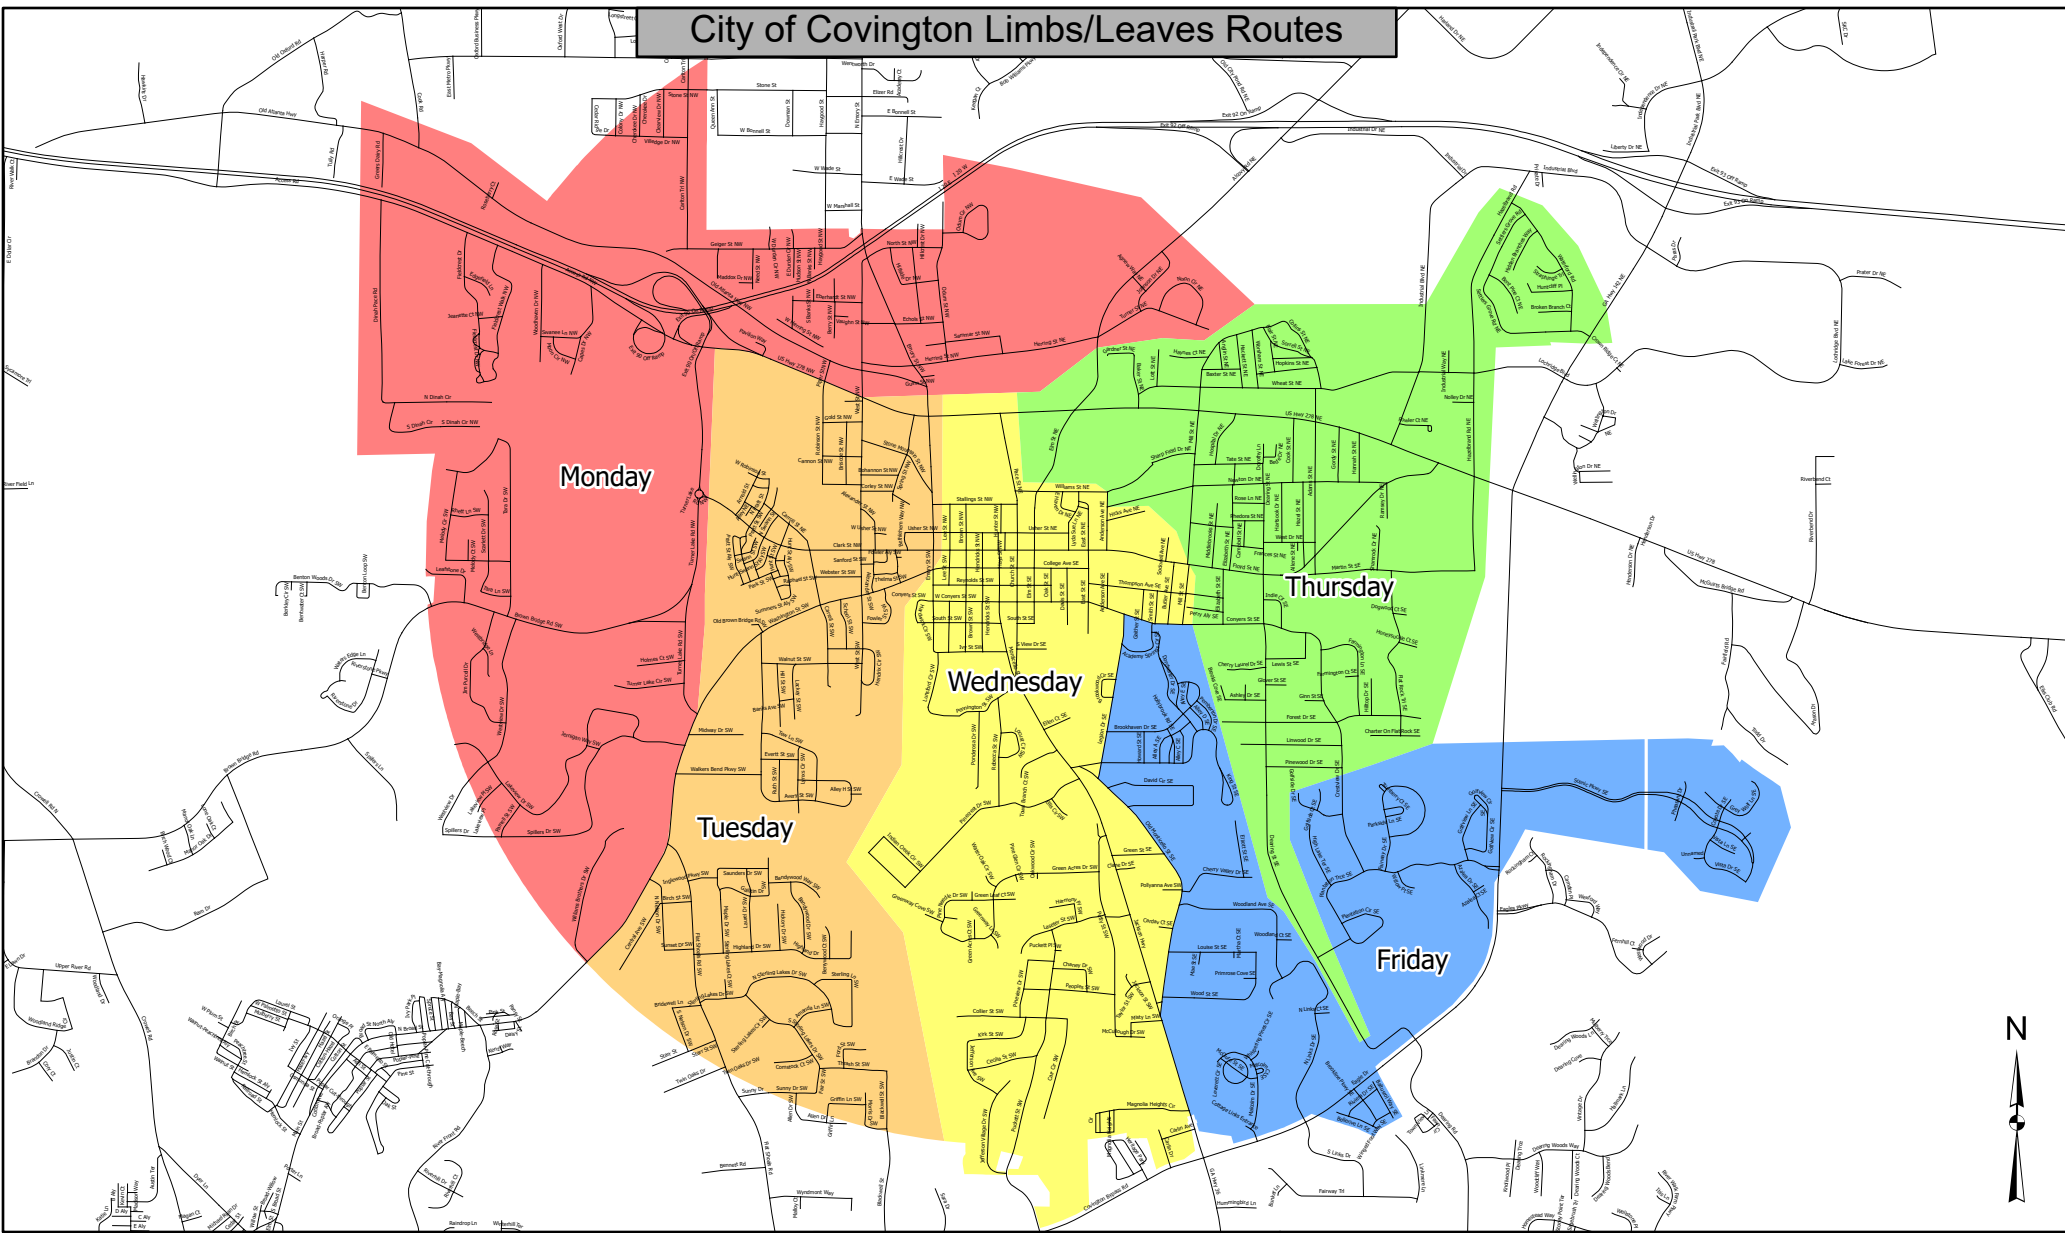

City of Covington Limbs/Leaves Routes

COVINGTON
georgia

Covington City Hall
2194 Emory Street N.W. | Covington, GA 30014
(770) 385 - 2000

Daily Route Coverage

- Monday
- Tuesday
- Wednesday
- Thursday
- Friday

STREET	SERVICE DAY
Academy Springs Cir SE	Friday
Access Rd	Monday
Adams St NE	Thursday
Agnew Way NE	Monday
Alcovy Rd NE	Monday
Alexander St SW	Tuesday
Allen Dr SW	Tuesday
Allene St NE	Thursday
Alley A SE	Friday
Alley B SE	Friday
Alley C SE	Friday
Alley D SE	Friday
Alley E SE	Friday
Alley H St SW	Tuesday
Alley NE	Tuesday
Amanda Ln SW	Tuesday
Anderson Ave	Wednesday
Anglin St NE	Thursday
Arnold St	Tuesday
Ashley Dr SE	Thursday
Avery St SW	Tuesday
Azalea Ct SE	Friday
Azalea Dr SE	Friday
Baker St NE	Thursday
Baltusrol Way SE	Friday
Bandywood Dr SW	Tuesday
Bandywood Way SW	Tuesday
Banks Ave SW	Tuesday
Baxter St NE	Thursday
Bede Dr NE	Thursday
Bellerive Ln SE	Friday
Bent Pine Ct NE	Thursday
Berry St NW	Monday

STREET	SERVICE DAY
Tate St NE	Thursday
Taylor St SW	Wednesday
Tew Ln SW	Tuesday
Thelma St SW	Tuesday
Thompson Ave SE	Wednesday
Thrash St SW	Tuesday
Town Branch Ct SW	Wednesday
Turnberry Ct SE	Friday
Turner Lake Cir SW	Monday
Turner Lake Rd	Monday
Turner St NE	Monday
Twin Oaks Dr SW	Tuesday
Usher St	Wednesday
Vaughn St NW	Monday
Villedge Dr NW	Monday
Vista Dr SE	Friday
Vista Ln SE	Friday
W Conyers St SW	Wednesday
W Durden Cir NW	Monday
W Herring St NW	Monday
W Robinson St	Tuesday
W Usher St NW	Tuesday
Walkers Bend Pkwy SW	Tuesday
Walnut St SW	Tuesday
Washington St SW	Tuesday - west of Emory St Wednesday - east of Emory St.
Water Oak Cir SW	Wednesday
Waterford Rd	Thursday
Webster St SW	Tuesday
West Dr NE	Thursday
West St NW	Monday - north of Hwy 278 Tuesday - south of Hwy 278
West St SW	Tuesday
Westbridge Ln	Monday