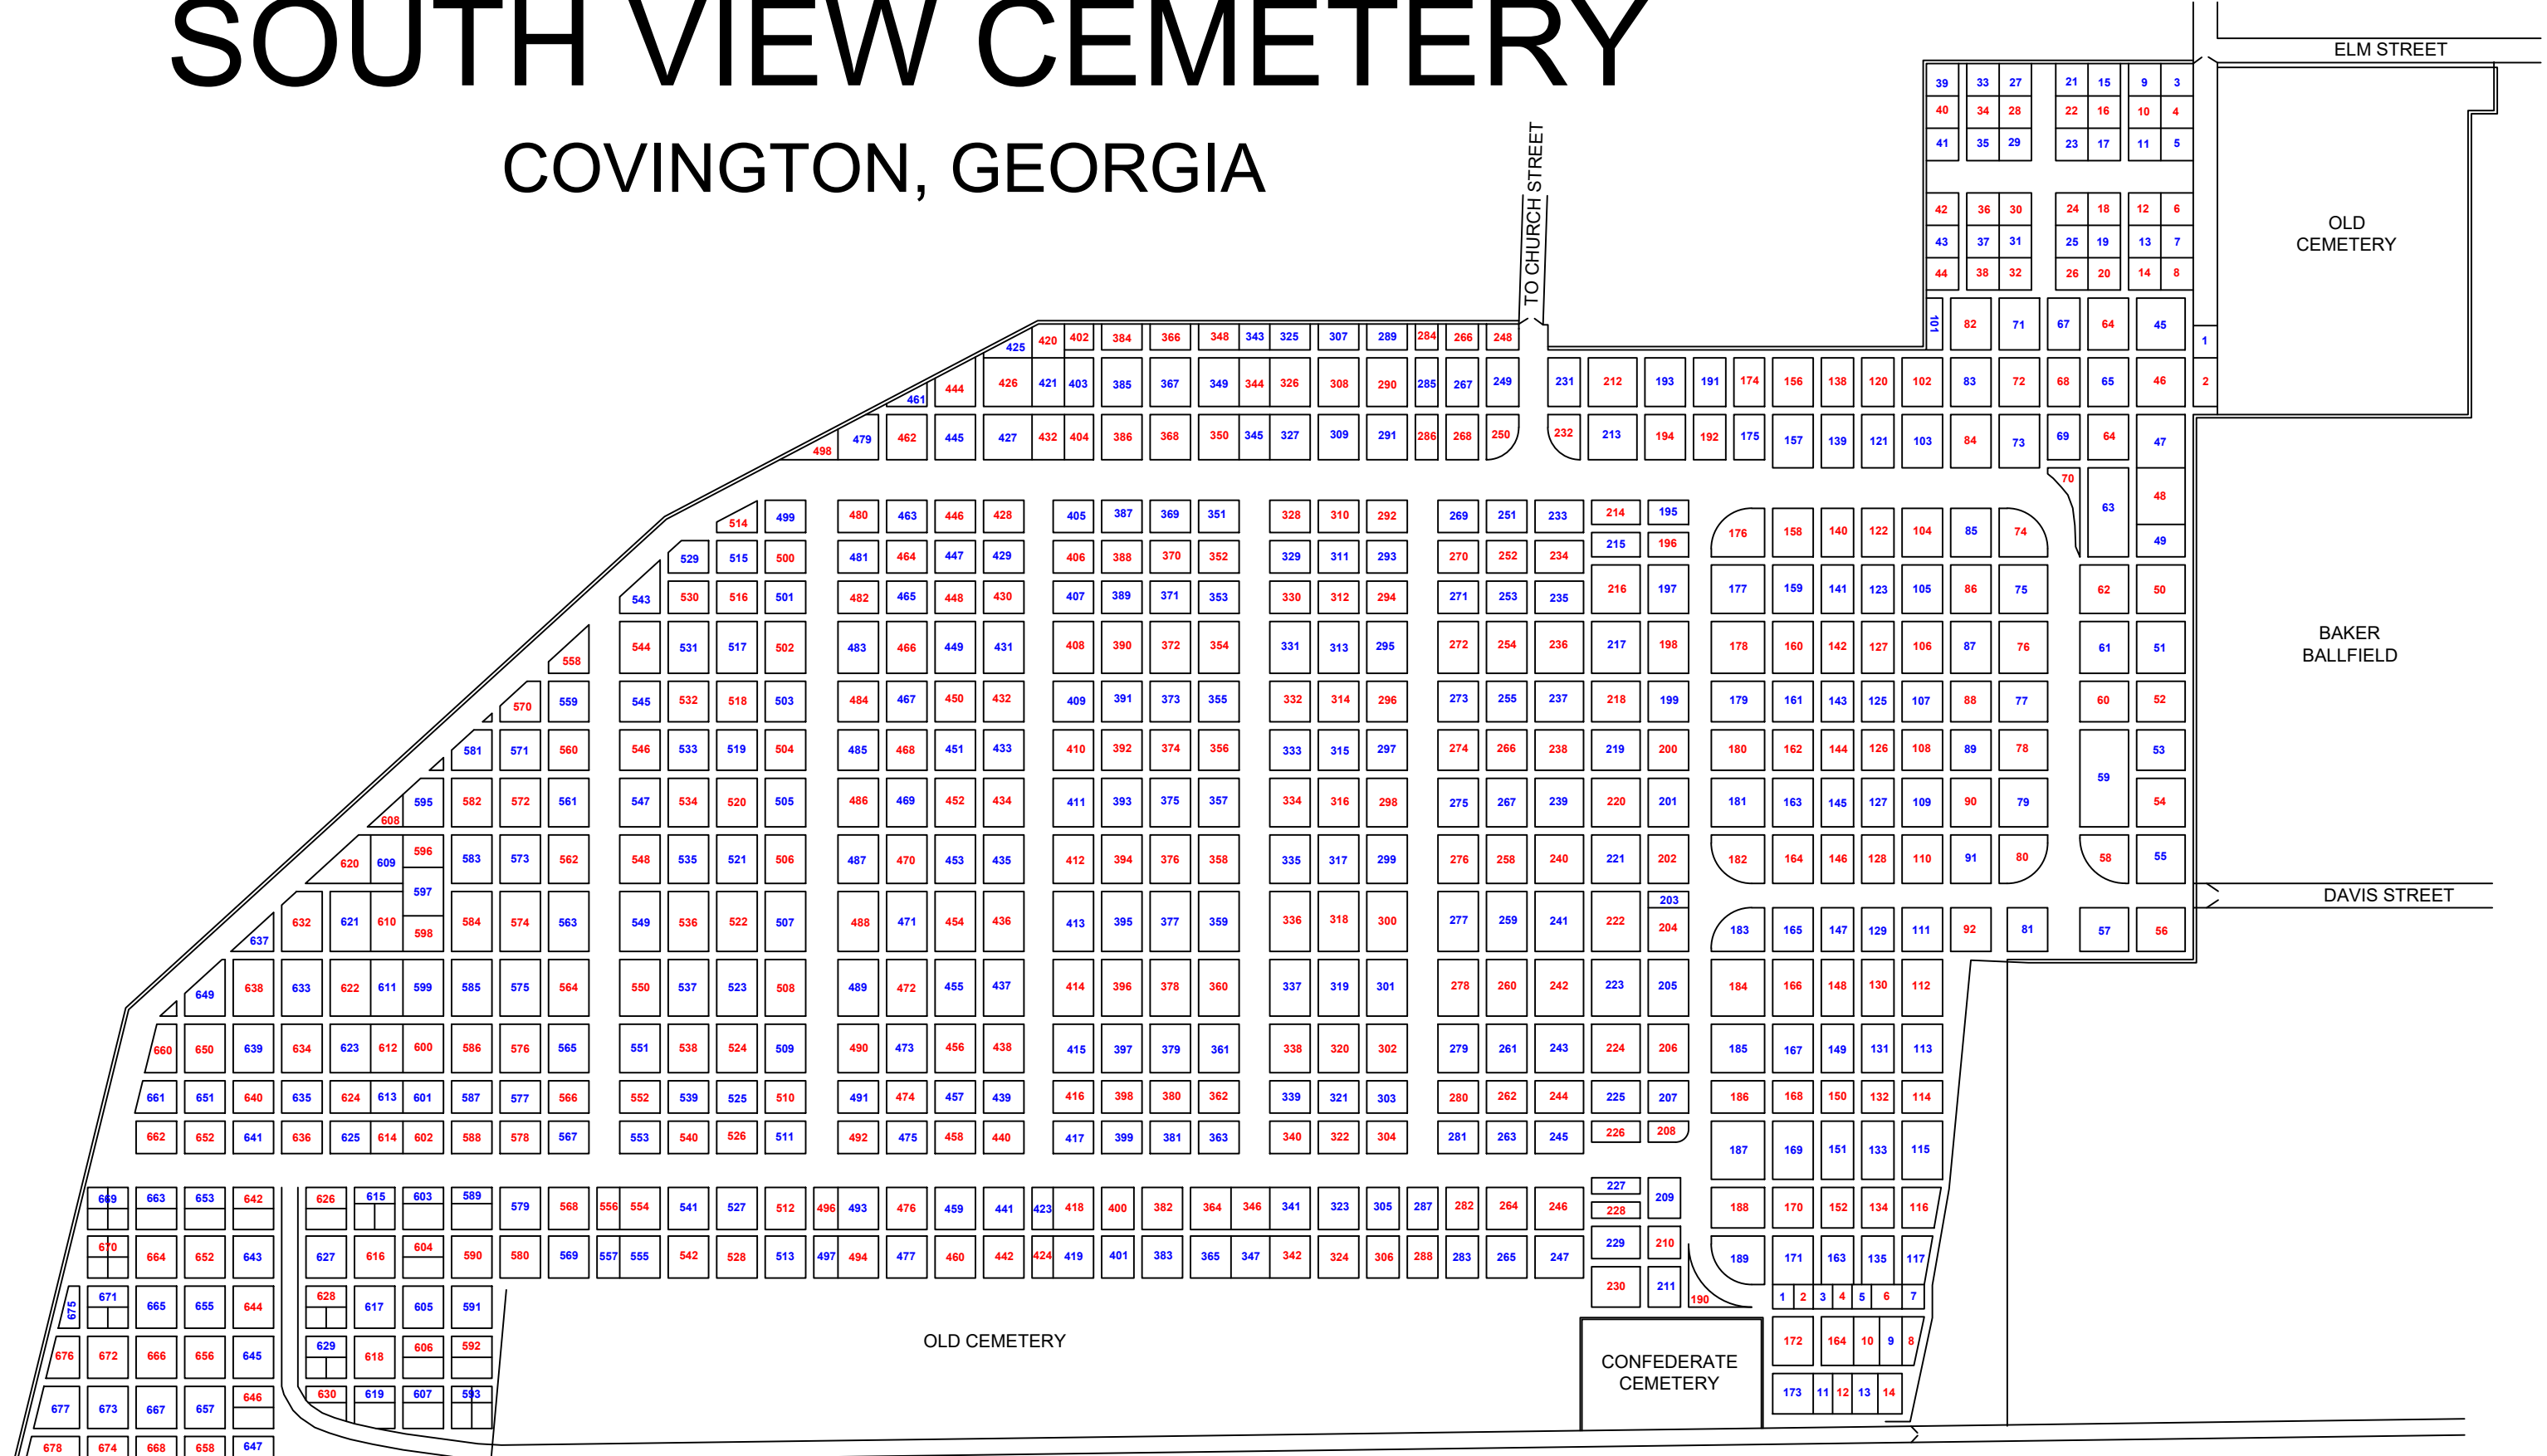

# SOUTH VIEW CEMETERY

## COVINGTON, GEORGIA

RED = ODD PLOT  
 BLUE = EVEN PLOT

DRAWN BY J VANDENBERG  
 FOR THE BUILDING AND  
 ZONING DEPARTMENT  
 JUNE 2020  
 BASED ON MAP FROM  
 AUGUST 6, 1991